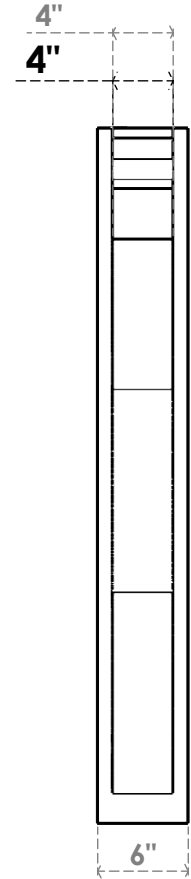

ITEM NUMBER: OUTUROC040X060X38000X46000X040X020X040FST04RCPR

4"W TOP X 6"W BACK X 38"D X 46"H X 4"T TOP X 2"T BACK TIMBERTHANE ROUGH CEDAR FUNSTON FAUX WOOD OPEN OUTLOOKER, TRADITIONAL TOP AND BLOCK BACK, 4"W CLOSED BRACE, PRIMED TAN

EKENA MILLWORK
2300 WEST MAIN ST.
CLARKSVILLE, TX 75426
TOLL FREE: 866-607-0453
WWW.EKENAMILLWORK.COM

NOTES

1. INSTALLATION TO BE COMPLETED IN ACCORDANCE WITH MANUFACTURER'S SPECIFICATIONS.
2. DRAWING MAY NOT BE TO SCALE
3. THIS DRAWING IS INTENDED FOR DESIGN AND PLANNING PURPOSES ONLY.
4. ALL INFORMATION CONTAINED HEREIN WAS CURRENT AT THE TIME OF DEVELOPMENT BUT MUST BE REVIEWED AND APPROVED BY THE PRODUCT MANUFACTURER TO BE CONSIDERED ACCURATE.
5. TIMBERTHANE ARCHITECTURAL PRODUCTS ARE MADE FROM HIGH DENSITY URETHANE AND COME FACTORY PRIMED