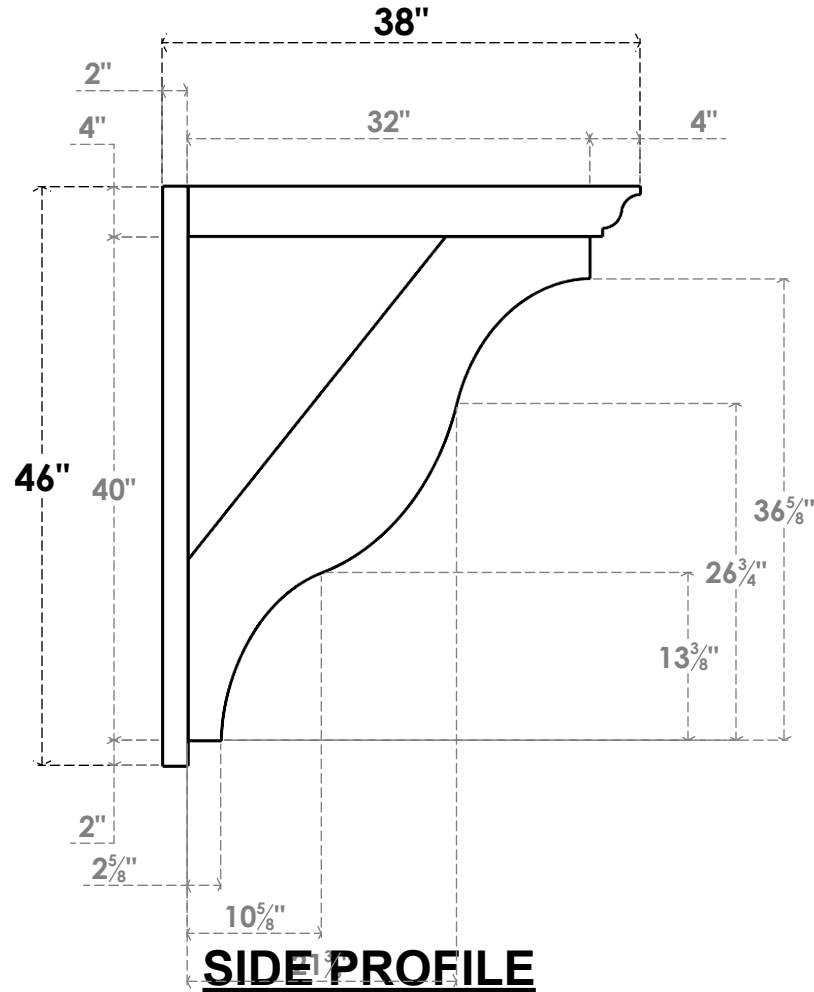

ITEM NUMBER: OUTUROC040X060X38000X46000X040X020X040FST04RCPR

4"W TOP X 6"W BACK X 38"D X 46"H X 4"T TOP X 2"T BACK TIMBERTHANE ROUGH CEDAR FUNSTON FAUX WOOD OPEN OUTLOOKER, TRADITIONAL TOP AND BLOCK BACK, 4"W CLOSED BRACE, PRIMED TAN