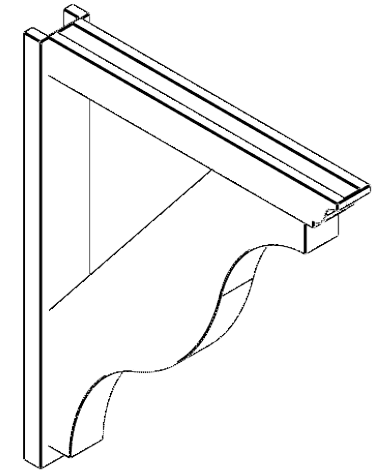

ITEM NUMBER: OUTUROC040X060X38000X46000X040X020X040FST04RCPR

4"W TOP X 6"W BACK X 38"D X 46"H X 4"T TOP X 2"T BACK TIMBERTHANE ROUGH CEDAR FUNSTON FAUX WOOD OPEN OUTLOOKER, TRADITIONAL TOP AND BLOCK BACK, 4"W CLOSED BRACE, PRIMED TAN

EKENA MILLWORK
2300 WEST MAIN ST.
CLARKSVILLE, TX 75426
TOLL FREE: 866-607-0453
WWW.EKENAMILLWORK.COM

NOTES

1. INSTALLATION TO BE COMPLETED IN ACCORDANCE WITH MANUFACTURER'S SPECIFICATIONS.
2. DRAWING MAY NOT BE TO SCALE
3. THIS DRAWING IS INTENDED FOR DESIGN AND PLANNING PURPOSES ONLY.
4. ALL INFORMATION CONTAINED HEREIN WAS CURRENT AT THE TIME OF DEVELOPMENT BUT MUST BE REVIEWED AND APPROVED BY THE PRODUCT MANUFACTURER TO BE CONSIDERED ACCURATE.
5. TIMBERTHANE ARCHITECTURAL PRODUCTS ARE MADE FROM HIGH DENSITY URETHANE AND COME FACTORY PRIMED